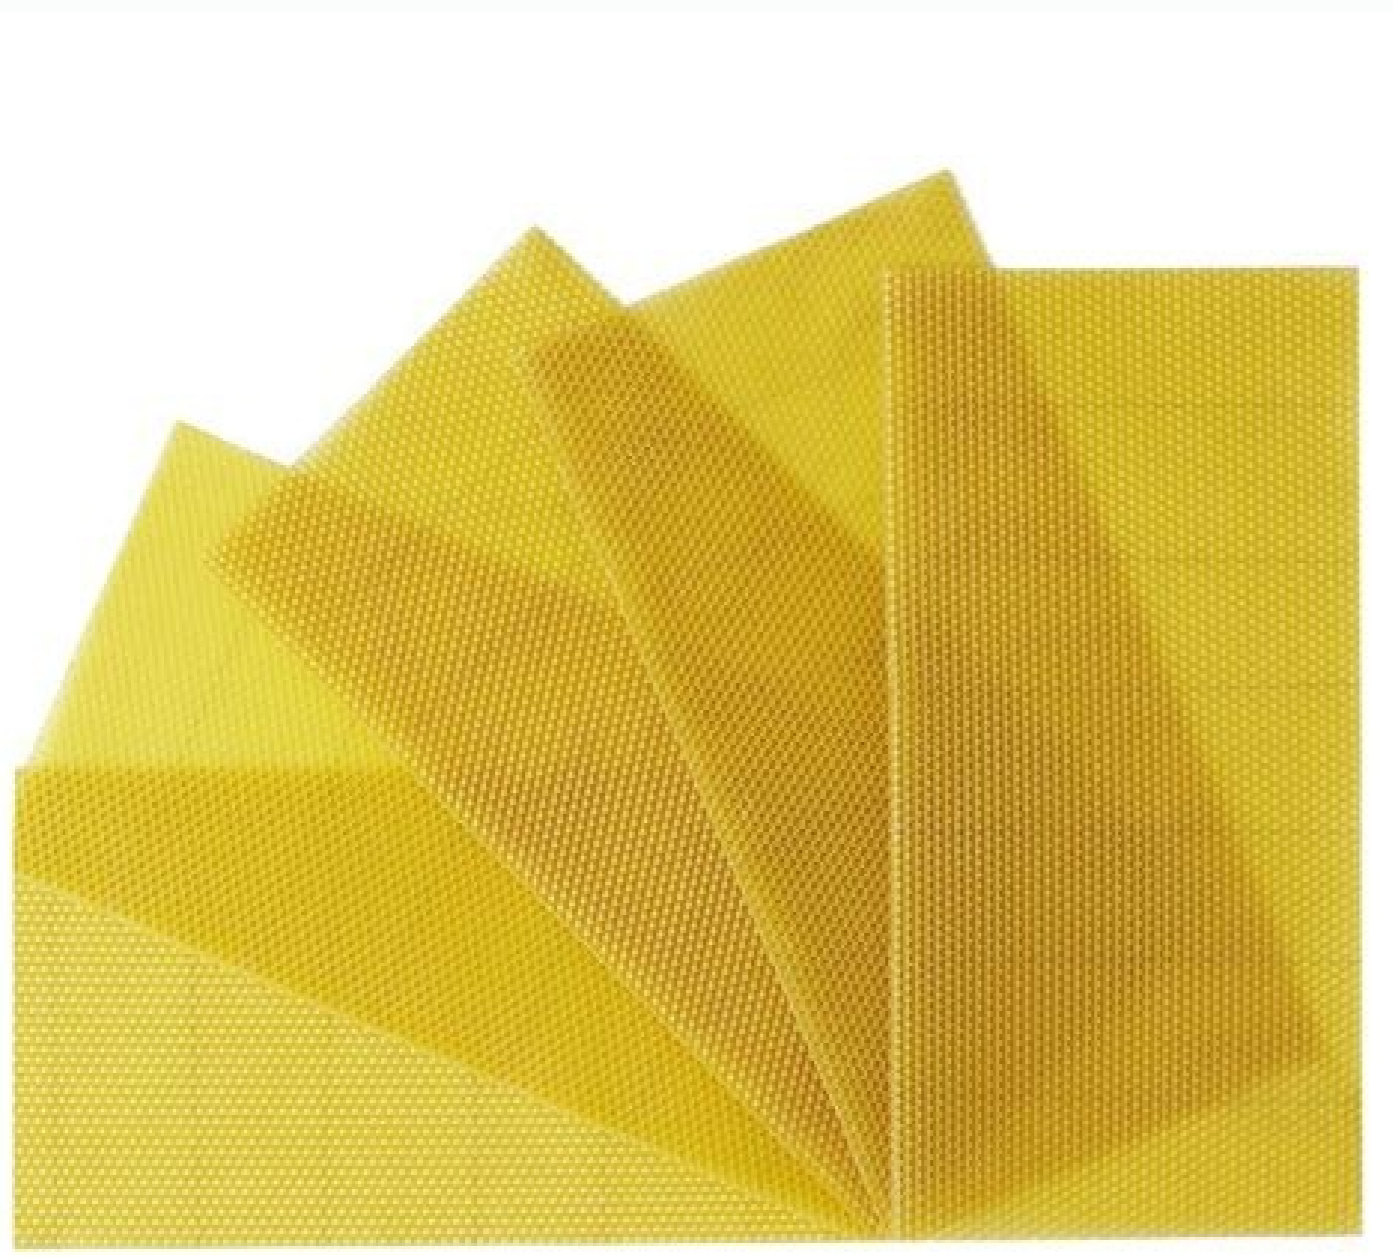

Beeswax foundation sheets for sale

How to make sheets of beeswax. How to make beeswax foundation sheets. How to make beeswax foundation sheets at home.

Performance time we provide the delivery goods after when we receive your money payment Western Union, Paypal, TT, L / C. What is your MOQ9, we can get a small order for the first time our MOQ is based on the price, the smallest amount higher, we can accept mixing the order and the test order, please to confirm details with us. It comes in packets of 5 kg and we have the following sizes: - Layer 35x30 cm (approximately 45 sheets per package). The FAQ was created correctly. The foundation comes with wire or dishonored. Order) as solder9 1.Clean the parts to be united. 4. Apply Flux-Core Solder for heated pieces, and heat up to weld melts and flows freely. With the exact honeycomb sketch of honeycomb for fixing on the frames of a hem. With years of export experience, along with excellent quality, advanced services and competitive prices. Kingnod has won unusual customers and applications; Confidence and support. If you have any interest in Embedded Embedder, Welcome to contact me! Dadant Standard (94gr) - 55pcs in a 5 kg box. \$ 0.39- \$ 0.99 of surfing, hair and cosmetics, for polishing & restore furniture. Lee (negotiation manager) Mob: +86 1343047177 QQ: 934295478 Skype: Lee001002 Web address: 5 / F, Building 6, Liantang Industrial Zone, No. 48 Kangzheng Road, Danzhotou, Longgang District, Shenzhen City, PRC Zip: 518100 Tel (+86) 0755-89697771 Fax (+86) 0755-89697772Black Plastic Foundation Sheet For beekeeping name material size (Apis mellifera) MOQ Plastic plug size 42.3 * 21.2cm 20000pcs 4.8 or 5.4 mm 44 * 44 * 37cm Use of plastic use Foundation sheet The Beehive for Beekeeping Tool Sample The pleasure of sending the grace sample, but you need to pay for the cost of delivery in advance. StarstarStarStar Halfglobal StarstarStarStar Halfglobal Evaluation in this productlanguageyour language (3) All languages (378) Order ByRelevancechronological Ordertop RatedWorst RatedThere are not classifications for the current language. The possibilities are endless! Country weight à È 20GÀ € Bei AliExpress.com Willkommen Welcome Back Abmelden Registrieren Anmelden Register Sign up with the last beekeeping tips and future promotions use left / right arrows to navigate the presentation of Slides or slide to left / right if you are using a cellular bee foundations to be your bees a head Start the construction comb 100% pure wax wax Bee (wired) Beehive Foundation Sheets * 10 or 30 sheets wired from usa standard medium & deeply. Multi-Sweet is a professional beekeeping company, focusing on beekeeping service, equipment development, bees products and so on. A good quality - means facilitates the work and acceptance of bees with the consequent benefit in time seized and yield in honey. Please wait to be checked. Thank you perfect for my needs and easy to use 27 Beeswax Foundation 5kg 5kg package Pure Bee Wax Foundation. - Lusitana 33x26 cm (approximately 45 sheets per package) Spanish wax and 100% pure bee wax. Foundation comes in packages of 10. à, ** 100% pure bee wax ** ** 10 (ten) leaves per box, or 30 (thirty) leaves per box ** ** Foundation Wired ** How to Install Crosswire Beeswax Foundation In Beehive Frames Foundation Plastic Bees Foundation Plastic Foundation Foundation BeeKeeping Size: 425mm * 210mm Material: Plastic Contact Person Tony. Discount of Veheo Quantity by quantity 2 À € 1.00 4 À €2.200 6.2.50 Transformer Wax Cireat PREACE 24V. Sorry, an error occurred while doing the FAQ. Delivery time for ordering without the inventory available is 7-15 days. Introduction of BEESWAX Foundation Beeswax Comb is Bee Swarm Hive & After; Making foundation. Making. Artificial, it is fundamental was offered to do in the current market, but beeswax comb Foundation & amp; Plastic Comb Foundation. Beekeeping of Yamada and amp; Rsquo; S Service Solutions are developed and shaped by our customers in order to ensure that they meet the needs ever altered of the markets we operate. - One of China's largest manufacturers. -Professional sales and design team. US \$ 0.15- \$ 0.55 / set1 set (min. See more ... -24 hours of feedback for any doubt or buyer-rite. - Supers 42x13 cm (approximately 90 sheets per package) 2. We provide the BEESWAX Foundation for British (National, WBC and Centennial Beehives), Commercial, Langstroth, Dadant / Langstroth Jumbo, Rose OSB and also for Sections. The wax is a of the most important elements of honey production. The delivery time for the application within the available stock is 3 to 5 days. Our foundation is flexible / semi-rigid And it has a standard 5.4 mm cell size. The product comb by Beeswax Foundation is clean, strong and is best to feed and manage colon. Boxes and packaging can be made on request. - Dadant 42x27 cm (approximately 40 leaves per package). Order) \$ 3.00 / kilograms100 kilograms (min. Our Beeswax Comb Foundations, ideal for Italian bees and Asian bees, are made with our Expertise. 5. 4. How much shipping costs? If your goods are not big, we can send goods to you, like FedEx, DHL, with good price for a long cooperation. The pattern comes from a variety of fonts. For Langstroth & Dadant Beehives uses Standard Foundation for Medium Langstroth Beehive Boxes and Frames This foundation is connected vertically in six lengths through the width of this covering wax, increasing The force and eliminating any tendency to SAG. 100% Aussie Beeswax! The bee wax in our product is from Locations and is of pure quality. Request) Port of embarkation: Qingdao or Tianjin, or other Chinese port according to your requirement. requirement. You have any interest in Embedded Embedder, Welcome to contact me! We are making bee leaves for more than 60 years. If your goods are big, let's ship it to you by the sea, then we can quote the price for you, and you can choose if using our referral or your client: how long about your delivery? referred as a purchase order. - Dadant Blatt 41x26 cm (approximately 45 sheets per package). The Beeswax Comb Foundation could attract base for bees medicine and fish medicines, and always maintains the quality of efficient and stable product with advanced equipment and opera Standardized. Order) High quality Beeswax Foundation, we can prepare ourselves in custom size for your country. Available in all formats. Available in all formats. 59.5 Instock La Tienda del Beezer 59.5 49.1736 0 0 / Beeswax / Beeswax / Beeswax and Foundation with A partnership approach in mind, we maintain a contained dialogue with all our customers so that we can adapt and continuously improve the way we work. The customer's satisfaction all member of our customer service team is personally involved in providing an exceptional service with a professional commitment to continuously improve and reference reference against best practices. : Multi-Sweet is the largest largest Beekeeping Equipment and Bee Products in China. The lives of our Comb if stored in its original packaging in dry conditions is indefinite.brief Introduction of BEESWAX BEESWAX BEESWAX BEESWAX Bee Swarm Hive & After; Foundation doing by artificial, is fundamental was offered to do in the current market, contain beeswax comb Foundation & amp; Plastic Comb Foundation. We also offer a plastic option. ** 100% pure bee wax ** ** 10 (ten) leaves per carton, or 30 (thirty) leaves per box ** ** wired fund ** How to install the Crosswire Beeswax Foundation in Beehive Frames Beeswax Foundations Give your bees head start building comb. In the following days, the Hengda law by following the pace of the market and launches a series of leading products in advance to provide the best products for beekeepers and build a sweet future of honey. Like Solder9 1.Lean the pieces to be joined. Order) If the new plastic foundation meet your requirement, welcome to buy the cheap products in stock of our professional manufacturers and suppliers in China. With years of export experience, along with excellent quality, advanced services and competitive prices. \$ 0,10- \$ 0.55 / Peda200.0 Pieces (Min. 3. We are professional in production team and control system. \$ 0.15- \$ 0.85 / set1 set (min. 95 StarstarStarStar half download If you have any dual on this product, please make a question to solve it. Multi-Sweet is a professional beekeeping company, focusing on beekeeping, equipment development, bees products And the once online is placed inside a wooden frame before installation on the hive. Premier is our high quality wax mixed from the best British wax, European and African. Available in two degrees, first-first and standard. request) \$ 0.20- \$ 0.70 / Piece100.0 Pieces (Min. Multi-sweet can offer a complete line of and beekeeping equipment for beekeepers of all levels which include wooden hem, frames, foundation, extractors, honey processing machine, Queen Queen's creation , Protection clothes and so on. \$ 0.60 / part5000 Pieces (min. - Langstroth 42x20 cm (approximately 55 sheets per package). You must accept the privacy policy. The main structure of the comb foundation mill consists of two rolls secured horizontally on a cold cast iron. Section> For Langstroth & Dadant Beehives Description Vertically in six lengths all over the waves of this new wax, increasing the force and eliminating any tendency to give in. Select all the languages "to see all classifications. Very happy with this product and recommend excellent product and delivery Very fast. order) with excellent staff, sophisticated equipment, advanced technology, first-class advanced patterns, rigorous management, perfect service, all kinds of products were sold throughout the country. País.